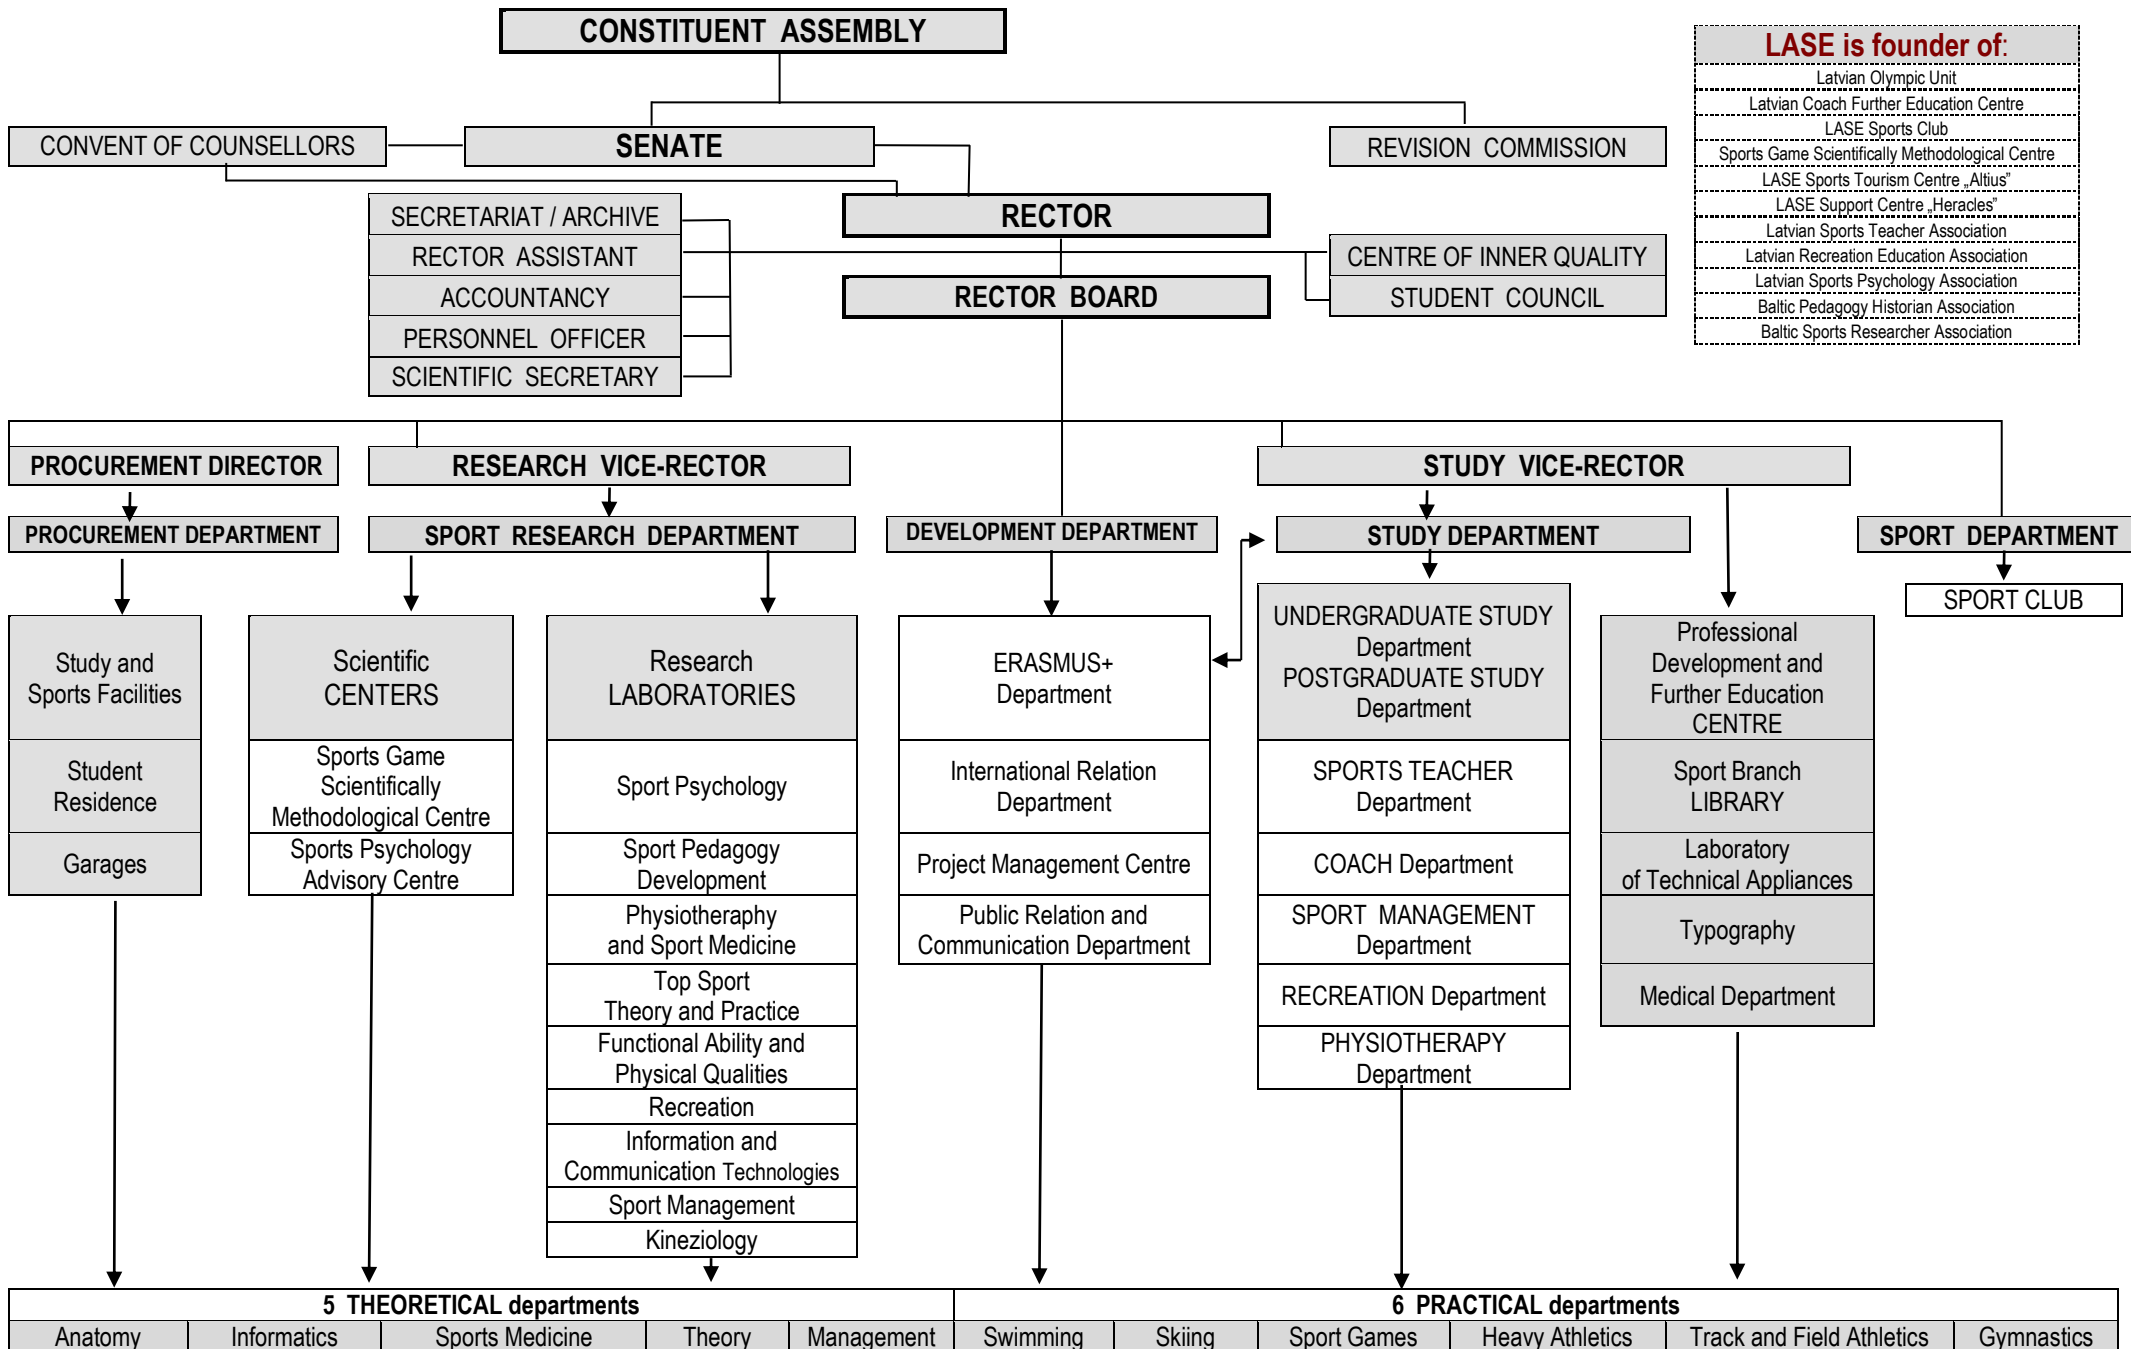

# Latvian Academy of Sport Education

Accepted by LASE Senate  
05.11.2015.

LASE is founder of:
Latvian Olympic Unit
Latvian Coach Further Education Centre
LASE Sports Club
Sports Game Scientifically Methodological Centre
LASE Sports Tourism Centre „Altius”
LASE Support Centre „Heracles”
Latvian Sports Teacher Association
Latvian Recreation Education Association
Latvian Sports Psychology Association
Baltic Pedagogy Historian Association
Baltic Sports Researcher Association